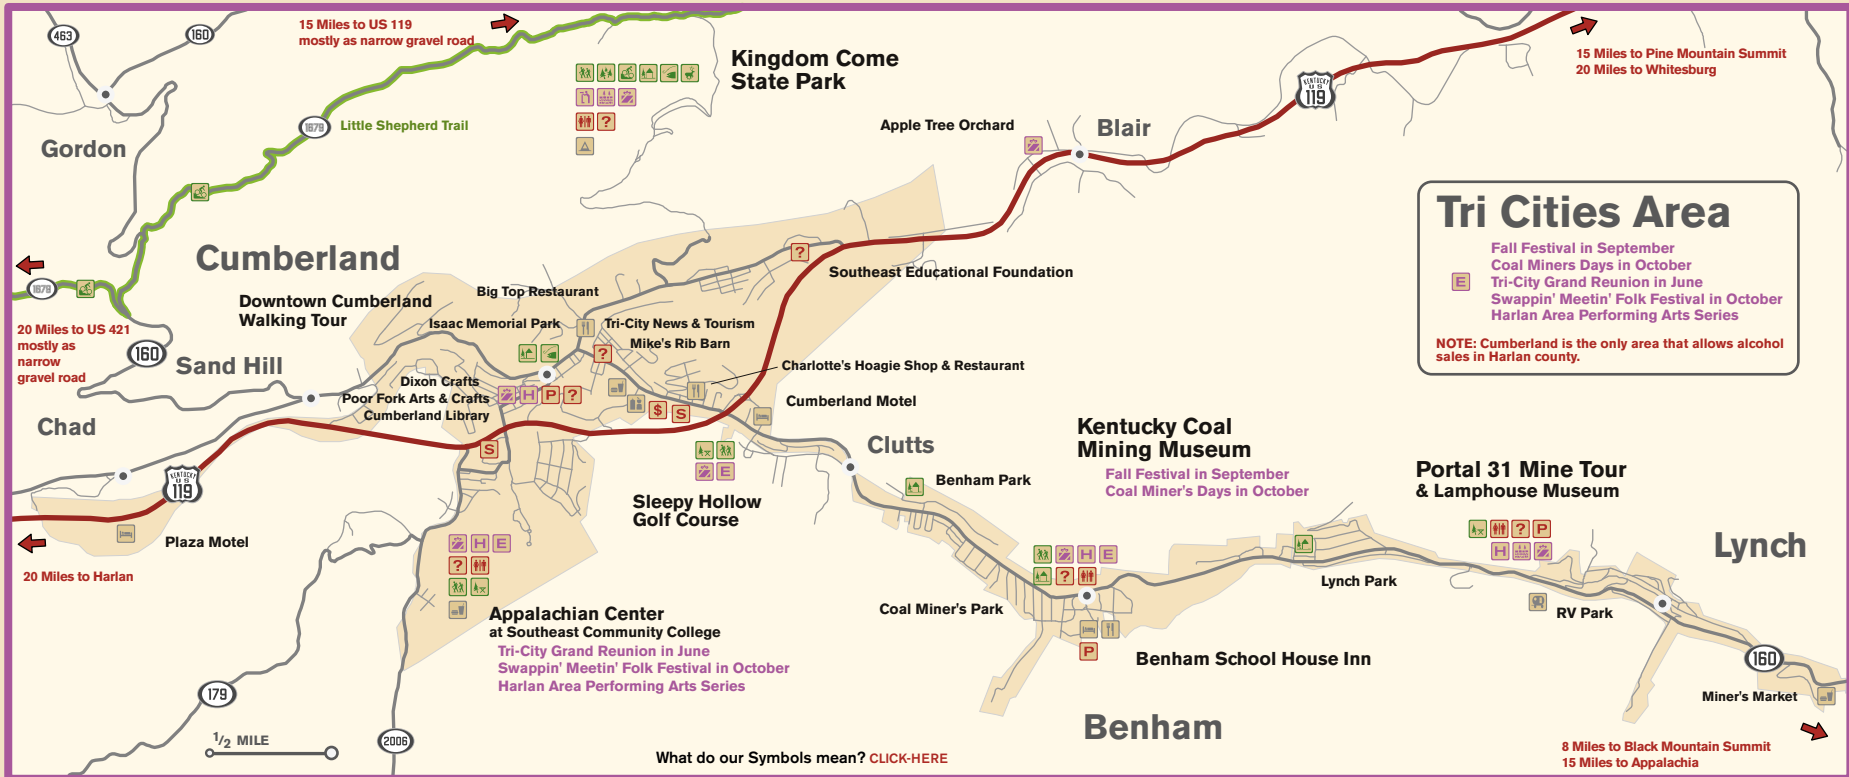

Kingdom Come

tourism@kingdomcome.org

Scenic Parkway

www.kingdomcome.org

Tri Cities Area

- Fall Festival in September
- Coal Miners Days in October
- Tri-City Grand Reunion in June
- Swappin' Meetin' Folk Festival in October
- Harlan Area Performing Arts Series

NOTE: Cumberland is the only area that allows alcohol sales in Harlan county.

What do our Symbols mean? [CLICK-HERE](#)

8 Miles to Black Mountain Summit
15 Miles to Appalachia

DESTINATIONS

Information

Bank or ATM

Vehicle Service Area

Public Parking

Public Restrooms

Specialty Gift Shop

Natural Feature

Scenic Vista

Historic Programming

Event Programming

Backwoods

Picnic Shelter

Picnic Area

Fishing

Wildlife Viewing